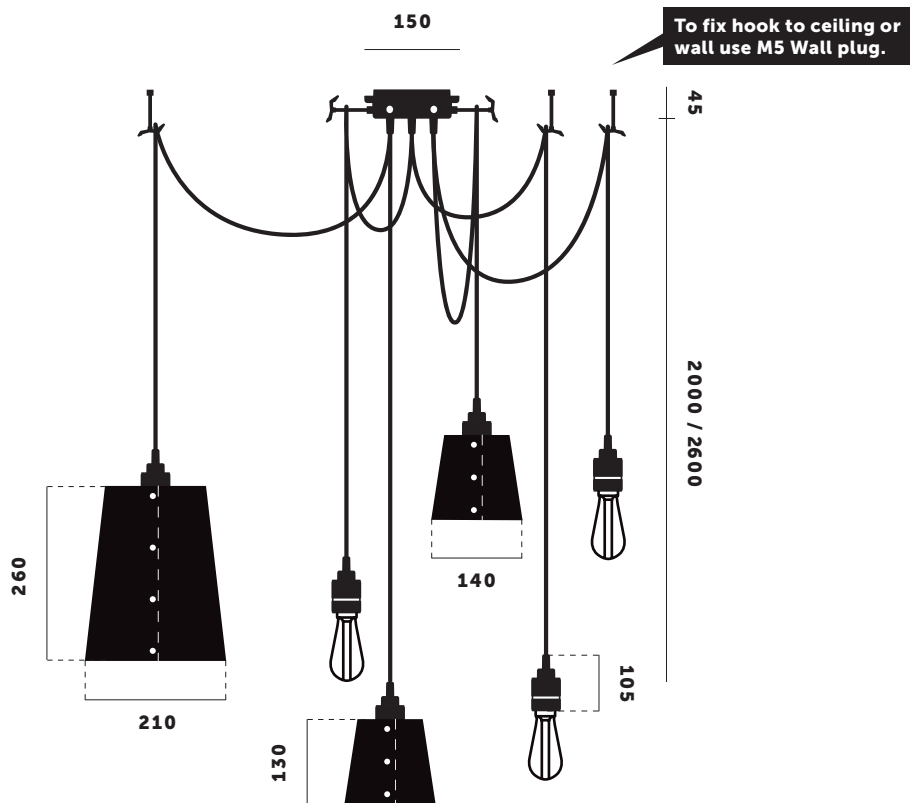

BUSTER + PUNCH

LONDON

HOOKED 6.0 / MIX

TECH SPEC

HOOKED 6.0 / MIX

A ceiling light with six pendants and made from solid metal with matt rubber detailing. Each pendant length can be adjusted and hooked onto a solid metal hook, ensuring a unique sculptural shape. The light comes with one large and two small metal light shades, finished in *stone* or *graphite* powder coating.

Buster + Punch offers a range of light bulbs that look great with this light and are sold separately.

busterandpunch.com
info@busterandpunch.com

BUSTER + PUNCH

LONDON

HOOKED 6.0 / MIX

SPECIFICATIONS:

Ceiling pendant light
 6 solid metal lamp holders
 6 solid metal hooks
 2 x small shades
 1 x large shade
 E27 / 200-240V / IP20
 Max 6 x 40W bulbs
 Bulbs sold separately
 CE Class 1 approval