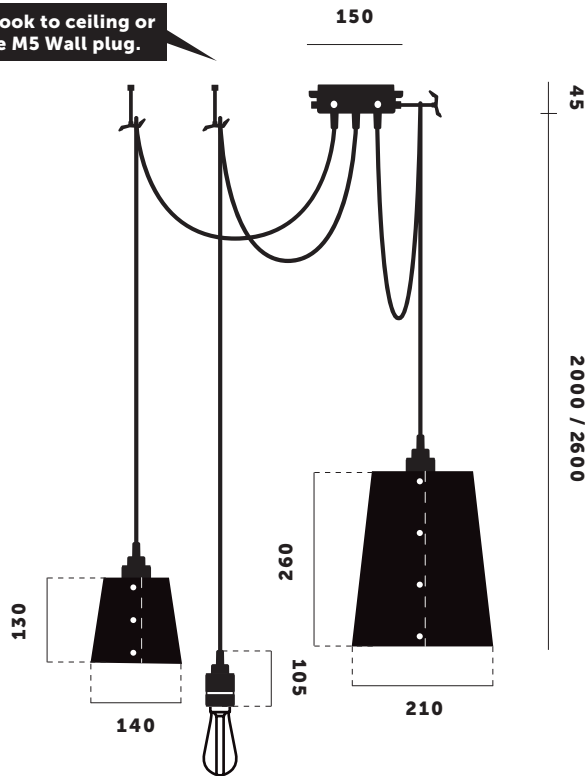

A ceiling light with three pendants and made from solid metal with matt rubber detailing. Each pendant length can be adjusted and hooked onto a solid metal hook, ensuring a unique sculptural shape. The light comes with one large and one small metal light shades, finished in *stone* or *graphite* powder coating.

Buster + Punch offers a range of light bulbs that look great with this light and are sold separately.

busterandpunch.com
info@busterandpunch.com

BUSTER + PUNCH

LONDON

HOOKED 3.0 / MIX

SPECIFICATIONS:

- Ceiling pendant light
- 3 solid metal lamp holders
- 3 solid metal hooks
- 1 x small shade
- 1 x large shade
- E27 / 200-240V / IP20
- Max 3 x 40W bulbs
- Bulbs sold separately
- CE Class 1 approval

To fix hook to ceiling or wall use M5 Wall plug.

FINISH	2 M CABLE	2.6 M CABLE	ALSO INCLUDED:
 Graphite / Steel	RHK-19428	RHK-19430	3x solid metal M5 hooks  3 pcs
 Graphite / Brass	RHK-18420	RHK-18422	
 Graphite / Smoked Bronze	RHK-20424	RHK-20426	
 Stone / Steel	RHK-23429	RHK-23431	
 Stone / Brass	RHK-25421	RHK-25423	
 Stone / Smoked Bronze	RHK-24425	RHK-24427	