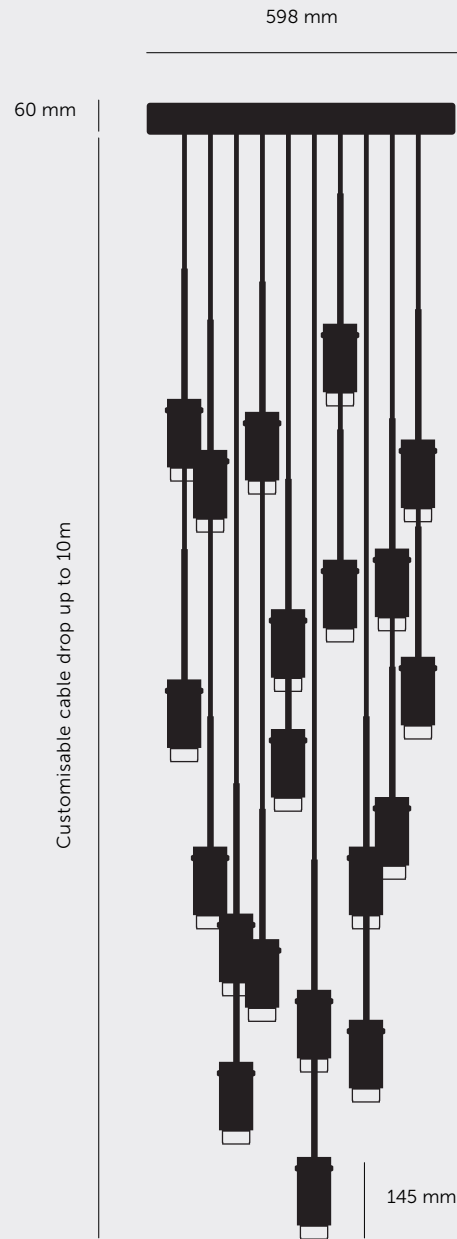

[type. **10.0 CASCADE.**]

[info. **MEASUREMENTS.**]

[info. **SPECIFICATIONS.**]

GU10 / 220-240VAC / IP20
Max 10 x 9W LED GU10 bulb
Bulbs sold separately
CB certified / Class 1

[info. **FINISH & SKU NUMBERS.**]

1x ceiling rose 247mm
3x tensile cable (max length 2000mm)

[type. **19.0 CASCADE.**]

[info. **MEASUREMENTS.**]

[info. **SPECIFICATIONS.**]

GU10 / 220-240VAC / IP20
Max 19 x 9W LED GU10 bulb
Bulbs sold separately
CB certified / Class 1

[info. **OPTIONAL SUSPENDED KIT.**]

1x ceiling rose 247mm
3x tensile cable (max length 2000mm)

[type. **31.0 CASCADE.**]

[info. **MEASUREMENTS.**]

[info. **SPECIFICATIONS.**]

GU10 / 220-240VAC / IP20
Max 31 x 9W LED GU10 bulb
Bulbs sold separately
CB certified / Class 1

798 mm

60 mm

Customisable cable drop up to 10m

145 mm

[info. **FINISH & SKU NUMBERS.**]

[finish. **BODY.**]

● Stone

[sku.]