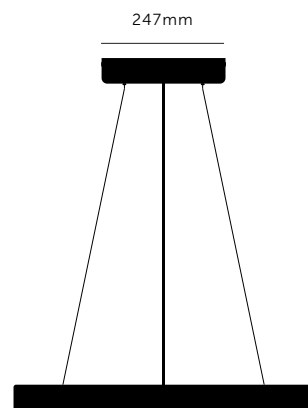

[info. **OPTIONAL SUSPENDED KIT.**]

1x ceiling rose 247mm
3x tensile cable (max length 2000mm)

[type. **31.0 CASCADE.**]

[info. **MEASUREMENTS.**]

[info. **SPECIFICATIONS.**]

GU10 / 220-240VAC / IP20
Max 31 x 9W LED GU10 bulb
Bulbs sold separately
CB certified / Class 1

798 mm

60 mm

Customisable cable drop up to 10m

145 mm

[info. **FINISH & SKU NUMBERS.**]

[finish. **BODY.**]

● Stone

[sku.]