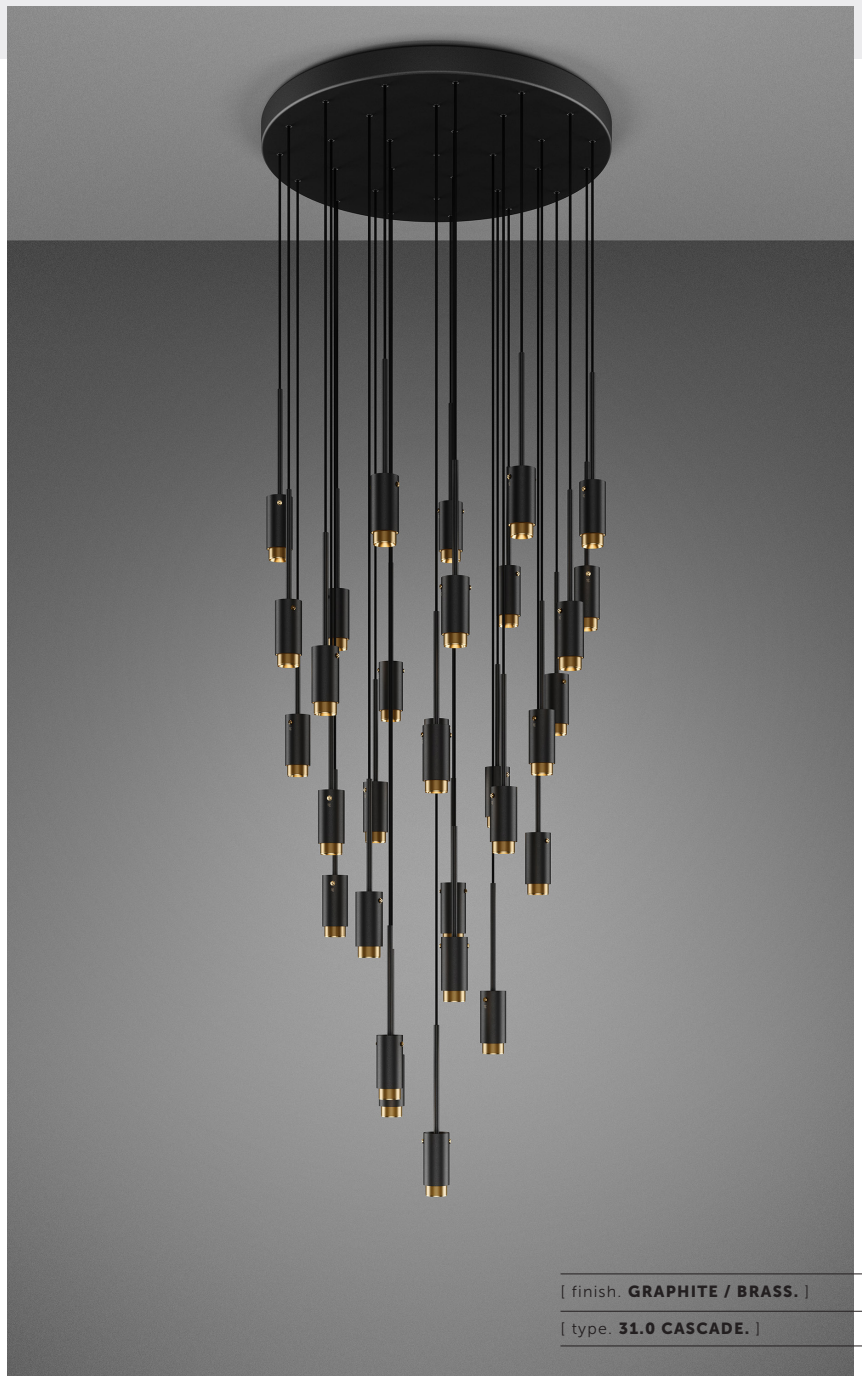

[product.]

EXHAUST CHANDELIER / CASCADE

[type. **10.0, 19.0, 31.0 CASCADE.**]

[knurl. **LINEAR.**]

[pendant. **EXHAUST.**]

[detail. **TORX SCREW.**]

A bespoke chandelier with 10, 19 or 31 pendant lights made from powder coated metal with solid metal detailing. Custom-made to your specifications. Featuring our EXHAUST pendants available in a stone or graphite body, with details in steel, burnt steel, brass or gun metal.

[type. **10.0 CASCADE.**]

[info. **MEASUREMENTS.**]

[info. **SPECIFICATIONS.**]

GU10 / 220-240VAC / IP20
Max 10 x 9W LED GU10 bulb
Bulbs sold separately
CB certified / Class 1

[info. **FINISH & SKU NUMBERS.**]

[finish. **BODY.**]

- Stone
- Graphite

[sku.]
RHC-211351
RHC-171350

[finish. **DETAILS.**]

- Steel
- Burnt Steel
- Brass
- Gun Metal

[sku.]
RBB-07686
RBB-36795
RBB-05685
RBB-35687

[info. **CARE INSTRUCTIONS.**]

[info. **FINISH & SKU NUMBERS.**]

[finish. **BODY.**]

- Stone
- Graphite

[sku.]

RHC-211351
RHC-171350

[finish. **DETAILS.**]

- Steel
- Burnt Steel
- Brass
- Gun Metal

[sku.]