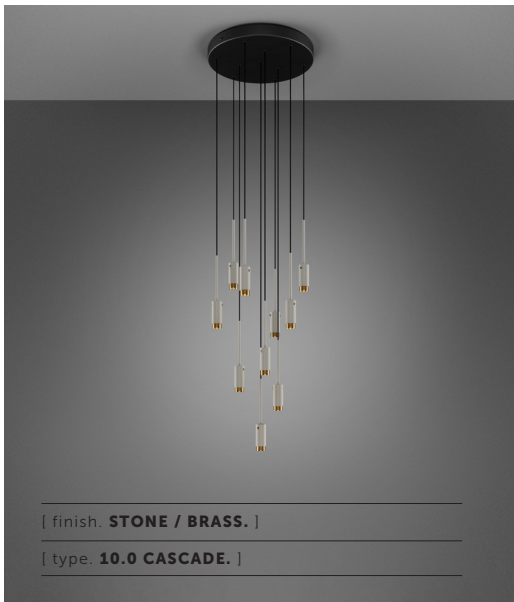

[product.]

EXHAUST CHANDELIER / CASCADE

[type. **10.0, 19.0, 31.0 CASCADE.**]

[knurl. **LINEAR.**]

[pendant. **EXHAUST.**]

[detail. **TORX SCREW.**]

A bespoke chandelier with 10, 19 or 31 pendant lights made from powder coated metal with solid metal detailing. Custom-made to your specifications. Featuring our EXHAUST pendants available in a stone or graphite body, with details in steel, burnt steel, brass or gun metal.

[type. **10.0 CASCADE.**]

[info. **MEASUREMENTS.**]

[info. **SPECIFICATIONS.**]

GU10 / 220-240VAC / IP20
Max 10 x 9W LED GU10 bulb
Bulbs sold separately
CB certified / Class 1

[info. **FINISH & SKU NUMBERS.**]

[finish. **BODY.**]

- Stone
- Graphite

[sku.]
RHC-211351
RHC-171350

[finish. **DETAILS.**]

- Steel
- Burnt Steel
- Brass
- Gun Metal

[sku.]
RBB-07686
RBB-36795
RBB-05685
RBB-35687

[info. **CARE INSTRUCTIONS.**]

[info. **FINISH & SKU NUMBERS.**]

[finish. **BODY.**]

- Stone
- Graphite

[sku.]

RHC-211351
RHC-171350

[finish. **DETAILS.**]

- Steel
- Burnt Steel
- Brass
- Gun Metal

[sku.]