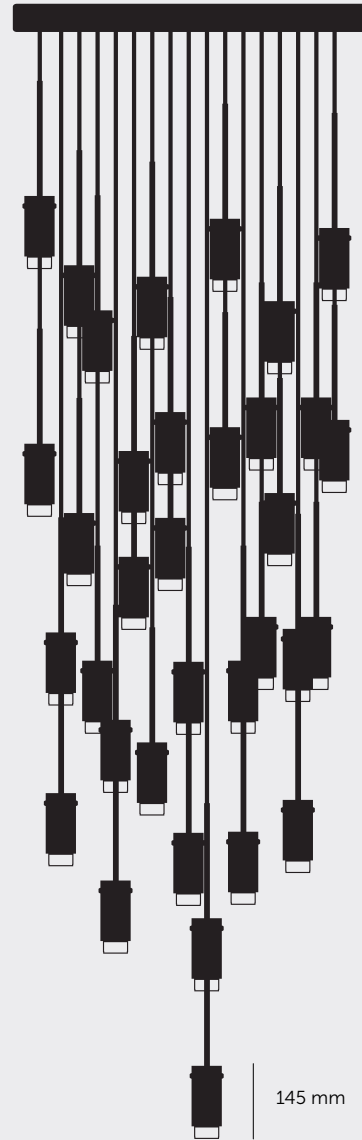

[product.]

EXHAUST CHANDELIER / CASCADE

[type. **10.0, 19.0, 31.0 CASCADE.**]

[knurl. **LINEAR.**]

[pendant. **EXHAUST.**]

[detail. **TORX SCREW.**]

A bespoke chandelier with 10, 19 or 31 pendant lights made from powder coated metal with solid metal detailing. Custom-made to your specifications. Featuring our EXHAUST pendants available in a stone or graphite body, with details in steel, burnt steel, brass or gun metal.

[type. **10.0 CASCADE.**]

[info. **MEASUREMENTS.**]

[info. **SPECIFICATIONS.**]

GU10 / 220-240VAC / IP20
Max 10 x 9W LED GU10 bulb
Bulbs sold separately
CB certified / Class 1

[info. **FINISH & SKU NUMBERS.**]

[info. **OPTIONAL SUSPENDED KIT.**]

1x ceiling rose 247mm
3x tensile cable (max length 2000mm)

[type. **31.0 CASCADE.**]

[info. **MEASUREMENTS.**]

[info. **SPECIFICATIONS.**]

GU10 / 220-240VAC / IP20
Max 31 x 9W LED GU10 bulb
Bulbs sold separately
CB certified / Class 1

798 mm

60 mm

Customisable cable drop up to 10m

145 mm

[info. **FINISH & SKU NUMBERS.**]

[finish. **BODY.**]

● Stone

[sku.]