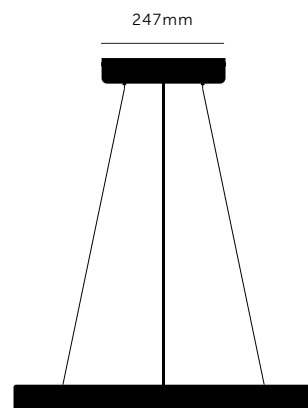

1x ceiling rose 247mm
3x tensile cable (max length 2000mm)

[type. **19.0 CASCADE.**]

[info. **MEASUREMENTS.**]

[info. **SPECIFICATIONS.**]

GU10 / 220-240VAC / IP20
Max 19 x 9W LED GU10 bulb
Bulbs sold separately
CB certified / Class 1

798 mm

60 mm

Customisable cable drop up to 10m

145 mm

[info. **FINISH & SKU NUMBERS.**]

[finish. **BODY.**]

● Stone

[sku.]