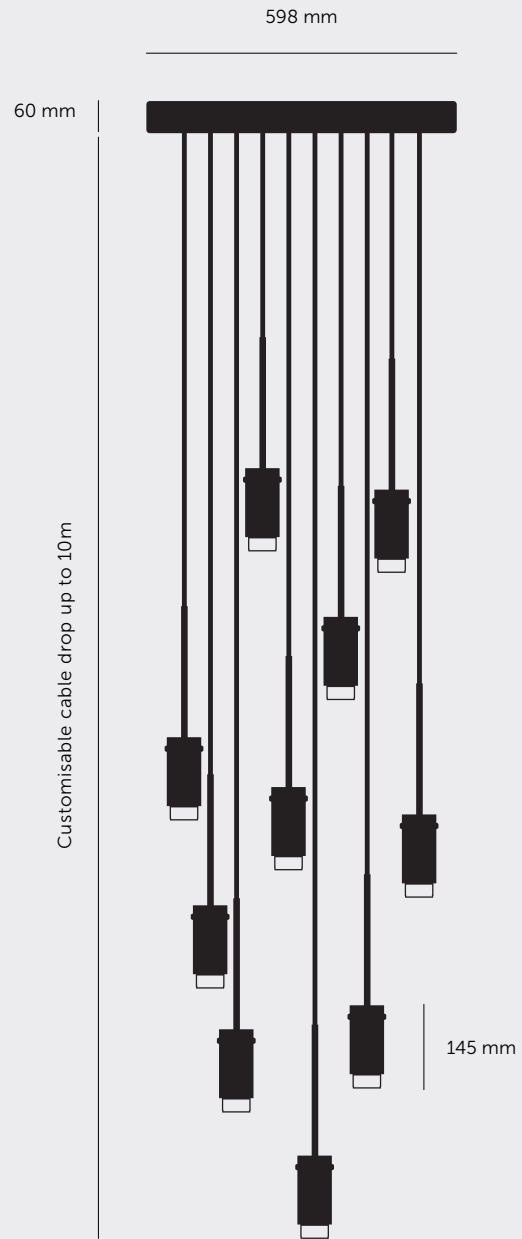

[type. **10.0 CASCADE.**]

[info. **MEASUREMENTS.**]

[info. **SPECIFICATIONS.**]

GU10 / 220-240VAC / IP20
Max 10 x 9W LED GU10 bulb
Bulbs sold separately
CB certified / Class 1

[info. **FINISH & SKU NUMBERS.**]

[finish. **BODY.**]

- Stone
- Graphite

[sku.]
RHC-211351
RHC-171350

[finish. **DETAILS.**]

- Steel
- Burnt Steel
- Brass
- Gun Metal

[sku.]
RBB-07686
RBB-36795
RBB-05685
RBB-35687

[info. **CARE INSTRUCTIONS.**]

Wipe with damp cloth with no loose hairs, avoid using any chemicals. Please note all finishes are prone to ageing.

This chandelier must be installed by a qualified electrician.