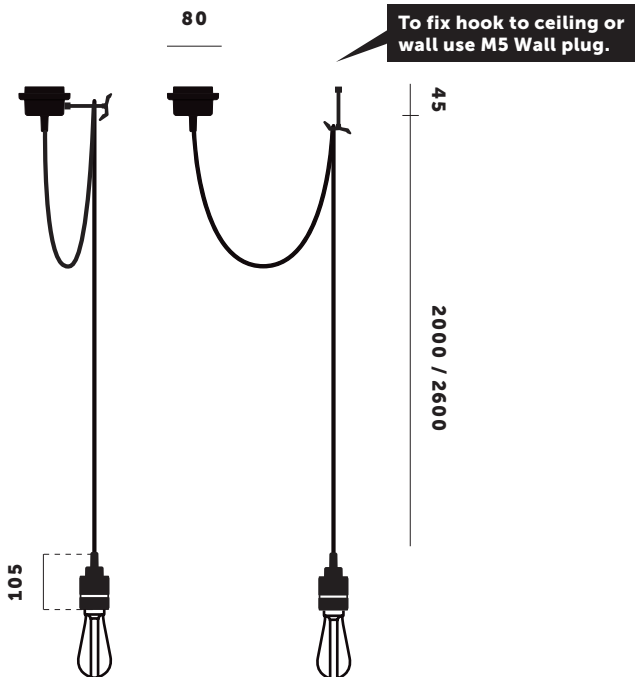

BUSTER + PUNCH
LONDON

HOOKED 1.0 / NUDE
TECH SPEC

HOOKED 1.0 / NUDE

A ceiling light made from solid metal with matt rubber detailing.

The pendant length can be adjusted and hooked onto a solid metal hook.
Buster + Punch offers a range of light bulbs that look great with this light and are sold separately.

busterandpunch.com
info@busterandpunch.com

BUSTER + PUNCH

LONDON

HOOKED 1.0 / NUDE

SPECIFICATIONS:

Ceiling pendant light
 Solid metal lamp holder
 Solid metal hook
 E27 / 200-240V / IP20
 Max 40W bulb
 Bulbs sold separately
 CE Class 1 approval

FINISH	2 M CABLE	2.6 M CABLE	ALSO INCLUDED:
 Steel  Brass  Smoked Bronze	<p>RHK-07304</p> <p>RHK-05302</p> <p>RHK-09303</p>	<p>RHK-07307</p> <p>RHK-05305</p> <p>RHK-09306</p>	<p>1x solid metal M5 hook</p>  <p>1 pc</p>