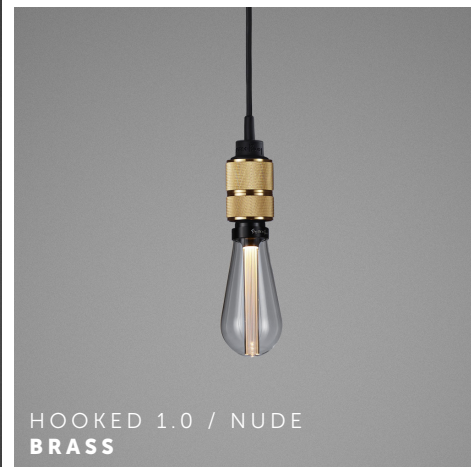

BUSTER + PUNCH
LONDON

HOOKED 1.0 / NUDE
TECH SPEC

HOOKED 1.0 / NUDE

A ceiling light made from solid metal with matt rubber detailing.

The pendant length can be adjusted and hooked onto a solid metal hook.
Buster + Punch offers a range of light bulbs that look great with this light and are sold separately.

busterandpunch.com
info@busterandpunch.com

BUSTER + PUNCH

LONDON

HOOKED 1.0 / NUDE

SPECIFICATIONS:

Ceiling pendant light
 Solid metal lamp holder
 Solid metal hook
 E27 / 200-240V / IP20
 Max 40W bulb
 Bulbs sold separately
 CE Class 1 approval

FINISH	2 M CABLE	2.6 M CABLE	ALSO INCLUDED:
 Steel  Brass  Smoked Bronze	<p>RHK-07304</p> <p>RHK-05302</p> <p>RHK-09303</p>	<p>RHK-07307</p> <p>RHK-05305</p> <p>RHK-09306</p>	<p>1x solid metal M5 hook</p>  <p>1 pc</p>