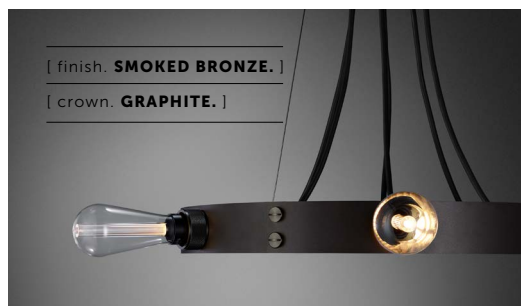

[product.]

HERO LIGHT

[type. **CHANDELIER.**]

[knurl. **CROSS.**]

[material. **SOLID METAL.**]

Our HERO light is a chandelier made from a 2mm powder coated metal ring, with solid knurled metal detailing. The light pendants can be set in the ring or left to hang through the centre and can be finished with a choice of our light bulbs.

[type. **HERO LIGHT.**]

[info. **MEASUREMENTS.**]

[info. **SPECIFICATIONS.**]

6 x Solid Metal Pendants

E27 SCREW

220-240V~

IP20

40W MAX

Bulbs sold separately

* 0.75m and 1.25m lengths are only available in Smoked Bronze.
3m SKUs are all adjustable from 3m to 0.5m by adjusting the cable lengths during install.

[info. **FINISH & SKU NUMBERS.**]

[length. **0.75 M.**]

● Stone + Smoked Bronze

[sku.]

UK-HE6-SM-0.75-SN

● Graphite + Smoked Bronze

RHE-091018

[length. **1.25 M.**]

● Stone + Smoked Bronze