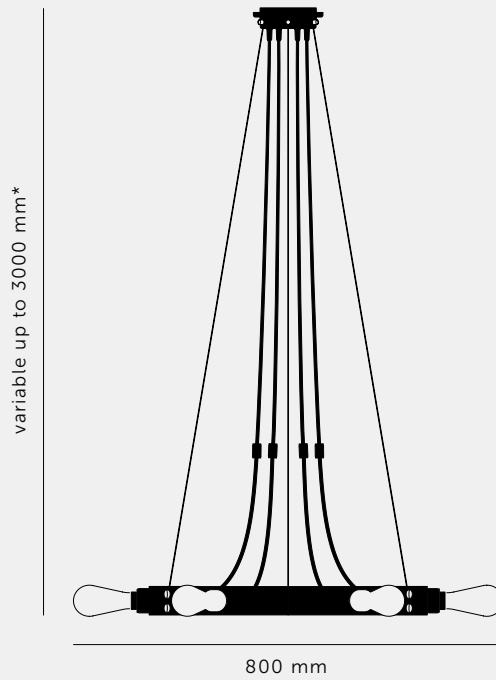

[product.]

HERO LIGHT

[type. **CHANDELIER.**]

[knurl. **CROSS.**]

[material. **SOLID METAL.**]

Our HERO light is a chandelier made from a 2mm powder coated metal ring, with solid knurled metal detailing. The light pendants can be set in the ring or left to hang through the centre and can be finished with a choice of our light bulbs.

[type. **HERO LIGHT.**]

[info. **MEASUREMENTS.**]

[info. **SPECIFICATIONS.**]

6 x Solid Metal Pendants

E27 SCREW

220-240V~

IP20

40W MAX

Bulbs sold separately

* 0.75m and 1.25m lengths are only available in Smoked Bronze.
3m SKUs are all adjustable from 3m to 0.5m by adjusting the cable lengths during install.

[info. **FINISH & SKU NUMBERS.**]

[length. **0.75 M.**]

● Stone + Smoked Bronze

[sku.]

UK-HE6-SM-0.75-SN

● Graphite + Smoked Bronze

RHE-091018

[length. **1.25 M.**]

● Stone + Smoked Bronze