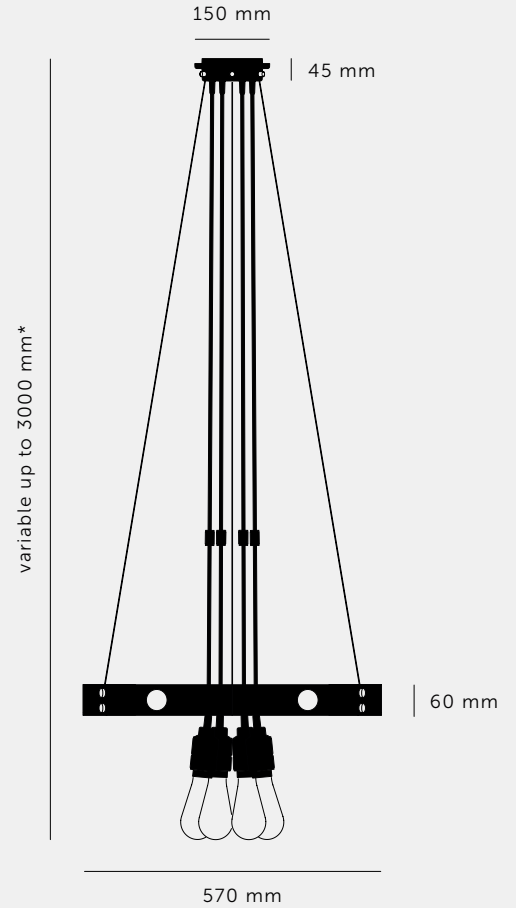

[product.]

HERO LIGHT

[type. **CHANDELIER.**]

[knurl. **CROSS.**]

[material. **SOLID METAL.**]

Our HERO light is a chandelier made from a 2mm powder coated metal ring, with solid knurled metal detailing. The light pendants can be set in the ring or left to hang through the centre and can be finished with a choice of our light bulbs.

[type. **HERO LIGHT.**]

[info. **MEASUREMENTS.**]

[info. **SPECIFICATIONS.**]

6 x Solid Metal Pendants

E27 SCREW

220-240V~

IP20

40W MAX

Bulbs sold separately

* 0.75m and 1.25m lengths are only available in Smoked Bronze.
3m SKUs are all adjustable from 3m to 0.5m by adjusting the cable lengths during install.

[info. **FINISH & SKU NUMBERS.**]

[length. **0.75 M.**]

● Stone + Smoked Bronze

[sku.]

UK-HE6-SM-0.75-SN

● Graphite + Smoked Bronze

RHE-091018

[length. **1.25 M.**]

● Stone + Smoked Bronze