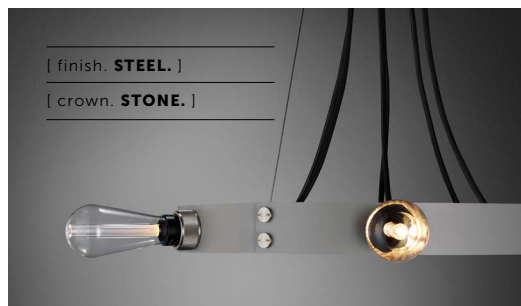

[product.]

HERO LIGHT

[type. **CHANDELIER.**]

[knurl. **CROSS.**]

[material. **SOLID METAL.**]

Our HERO light is a chandelier made from a 2mm powder coated metal ring, with solid knurled metal detailing. The light pendants can be set in the ring or left to hang through the centre and can be finished with a choice of our light bulbs.

[type. **HERO LIGHT.**]

[info. **MEASUREMENTS.**]

[info. **SPECIFICATIONS.**]

6 x Solid Metal Pendants

E27 SCREW

220-240V~

IP20

40W MAX

Bulbs sold separately

* 0.75m and 1.25m lengths are only available in Smoked Bronze.
3m SKUs are all adjustable from 3m to 0.5m by adjusting the cable lengths during install.

[info. **FINISH & SKU NUMBERS.**]

[length. **0.75 M.**]

● Stone + Smoked Bronze

[sku.]

UK-HE6-SM-0.75-SN

● Graphite + Smoked Bronze

RHE-091018

[length. **1.25 M.**]

● Stone + Smoked Bronze