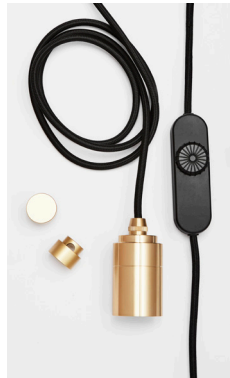

BRASS FINISH

## PLUG-IN PENDANT (US)

---

*The Plug-in Pendant by Tala is a portable light feature that is easy on the eye and effortless to install. Complete with extra-long cable, stylish wall and ceiling nodes and in-line dimmer.*

*Pair with any Tala E26 bulb for optimal dimming performance.*

---

### FIXTURE

**Type:** Plug in Pendant  
**Materials:** Brass  
**Finish:** High sheen  
**Lampholder:** E26  
**Working temperature:** -5°C to 40°C  
**Warranty:** 3 years  
**Input Voltage:** 110-120V  
**Luminaire:** Class II  
**Max LED Wattage:** 20W  
**Max Incandescent Wattage:** 25W