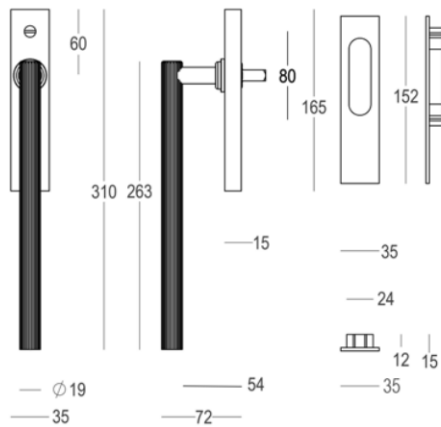

Quincalux

Royal Collection - Sliding door handles

Product information

Collection	Royal
Type	Sliding door handles
Reference	167-SR-42-01-IN
Finish	Dark bronze (42)
Unity	Set
Material	Brass
With integrated spring	With integrated spring (right/left)
Use	Indoor
length	263 mm
Width	19 mm
Height	74 mm
Drilling distance	80 mm
Screw size	M5
Weight	1150gr
Productie	Handgemaakt in België