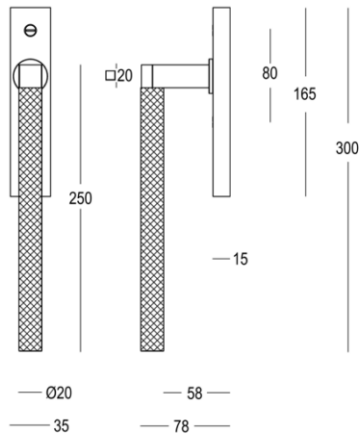

## Product information

Collection	Montreux
Type	Sliding door handles
Reference	190-SR-22-01-IN
Finish	Satin brass (22)
Unity	Set
Material	Brass
Use	Indoor
length	238 mm
Width	20 mm
Height	78 mm
Drilling distance	80 mm
Screw size	M10
Weight	1686 gr
Option	PZ-cylinder
Productie	Handgemaakt in België