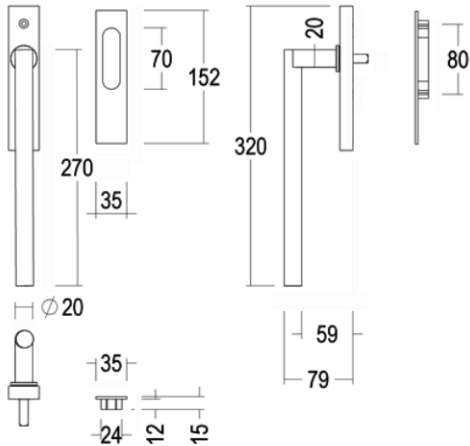

Quincalux

Berlin Collection - Sliding door handles

Product information

Collection	Berlin
Type	Sliding door handles
Reference	157-SR-22-01-IN
Finish	Satin brass (22)
Unity	Piece
Material	Brass
Use	Indoor
length	250 mm
Width	20 mm
Height	79 mm
Drilling distance	80 mm
Screw size	M10
Option	PZ-cylinder
Productie	Handgemaakt in België