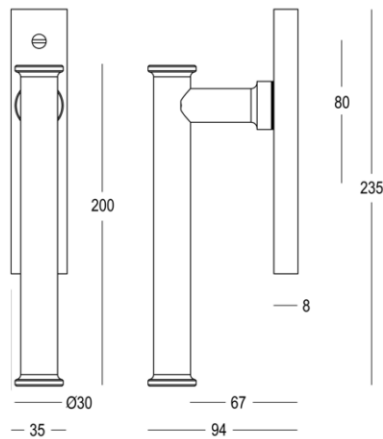

Quincalux

Athena Collection - Sliding door handles

Product information

Collection	Athena
Type	Sliding door handles
Reference	198-SR-22-01-IN
Finish	Satin brass (22)
Unity	Piece
Material	Brass
Use	Indoor
length	235 mm
Width	35 mm
Height	94 mm
Drilling distance	80 mm
Screw size	m5
Weight	1 105 gr
Size spindle	10 mm
Size length	40 mm
Productie	Handgemaakt in België