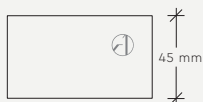

GENERAL DATA

Collection

ONE A

Product

12 HRS

Article no.

- 1A12.5001.xx

SPECIFICATIONS

Weight

Lamp: 625 g

Charging cube: 126 g

Material

Lamp: Aluminium and Alabaster

Charging cube: Wood

IP protection grade

IP20

Labelling

BATTERY SPECIFICATIONS

Battery	Ni-MH 4-3A
Voltage	1.2V
Energy charge	3800mAh
No. of cells	4

LIGHT SOURCE SPECIFICATIONS

Light Source	1W LED White warm
Colour	2400K*
Lumen	90 Lumen*
CRI	90 +
Lifespan	50.000+

*Due to variations in the Alabaster stone variations may occur

OPERATION TIME

No dim	12 hours
50% dim	35 hours
Lowest dim	120 hours