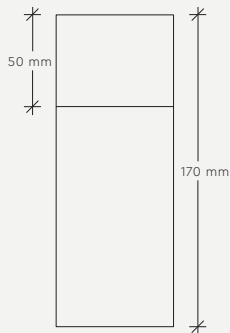

GENERAL DATA

Collection

ONE A

Product

12 HRS

Article no.

- 1A12.5001.xx

SPECIFICATIONS

Weight

Lamp: 625 g

Charging cube: 126 g

Material

Lamp: Aluminium and Alabaster

Charging cube: Wood

IP protection grade

IP20

Labelling

BATTERY SPECIFICATIONS

Battery	Ni-MH 4-3A
Voltage	1.2V
Energy charge	3800mAh
No. of cells	4

LIGHT SOURCE SPECIFICATIONS

Light Source	1W LED White warm
Colour	2400K*
Lumen	90 Lumen*
CRI	90 +
Lifespan	50.000+

*Due to variations in the Alabaster stone variations may occur

OPERATION TIME

No dim	12 hours
50% dim	35 hours
Lowest dim	120 hours