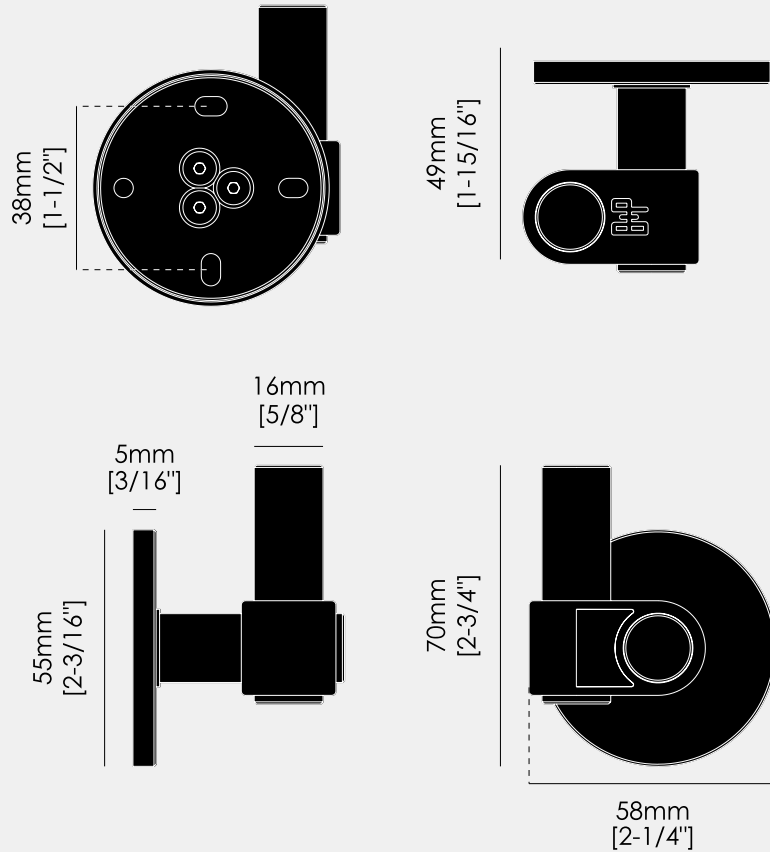

HOOK / CAST

ACTION: HOOK

KNURL: CAST

RANGE: BATHROOM

A hook with rough-cast knuckle and hand polished solid metal bar. It can be installed onto walls or furniture items, to hang the things you love close to hand, anything from kitchen pans and light fittings to coats.

SPECIFICATIONS

A hook made from solid metal. It features a cast solid metal knuckle, hand polished solid metal bar, and is refined by hand. Made with durable finishes that make it suitable for bathroom use.

INCLUDED

1 x hook
 1 x 53mm inner rose cover and washer
 4 x M4x20mm countersunk woodscrews
 4 x 30mmx4mm wall plugs

PLEASE NOTE

DISCLAIMER: Always consult a trade professional when installing this product. Buster + Punch is not responsible for the usage or feasibility of installation requirements.

FINISH & SKU NUMBERS

sku:	finish:	size:
UHS-074302	● steel	
UHS-484303	● welders black	

CARE INSTRUCTIONS

Clean regularly with a soft, dry cloth or duster. Wash periodically using a soft cloth and mild soapy water then dry immediately with a clean, soft cloth. Rubbing or wiping should be carried out in the direction of the polish lines, not across them. DO NOT use oily rags or greasy cloths when wiping the product surface. All finishes prone to ageing.