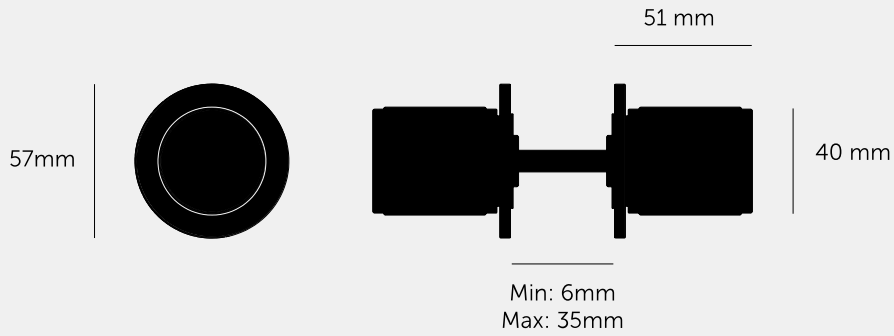

**DOOR KNOB / FIXED
/ DOUBLE-SIDED /
LINEAR**

ACTION: FIXED DOOR KNOB

KNURL: LINEAR

RANGE: DOOR KNOBS

A fixed, double-sided, door knob set made from solid metal. Machined from solid metal bar and featuring our elegant linear-knurl detailing. Works great on all internal doors and can be teamed up with our matching door accessories.

SPECIFICATIONS

A pair of solid metal door knobs, designed to be fixed back-to-back on any wooden or glass door. Fits doors of thickness: minimum 6mm to maximum 35mm (with supplied fixings*).

*For thicker doors, a longer M8 bolt will need to be sourced.