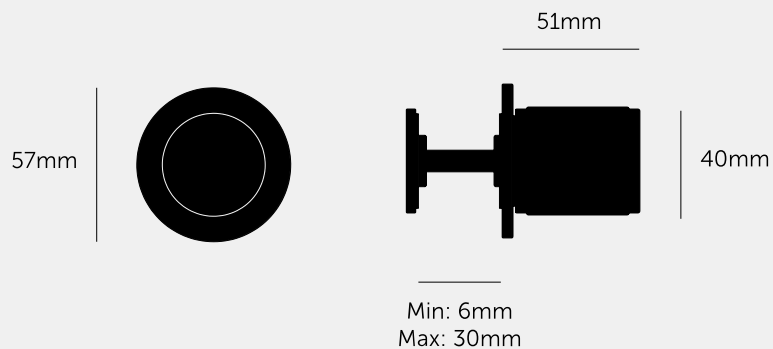

**DOOR KNOB / FIXED  
/ SINGLE-SIDED /  
LINEAR**

---

**ACTION: FIXED DOOR KNOB**

---

**KNURL: LINEAR**

---

**RANGE: DOOR KNOBS**

---

A fixed, single-sided, door knob made from solid metal with a solid spun metal plate on the reverse side of the door. Machined from solid metal bar and featuring our elegant linear-knurl detailing. Works great on all internal doors and can be teamed up with our matching door accessories.

#### SPECIFICATIONS

---

A single solid metal door knob, with rear side cosmetic circular disc. Designed to be fixed onto any wooden or glass door. Fits doors of thickness minimum 6mm to maximum 30mm (with supplied fixings\*).