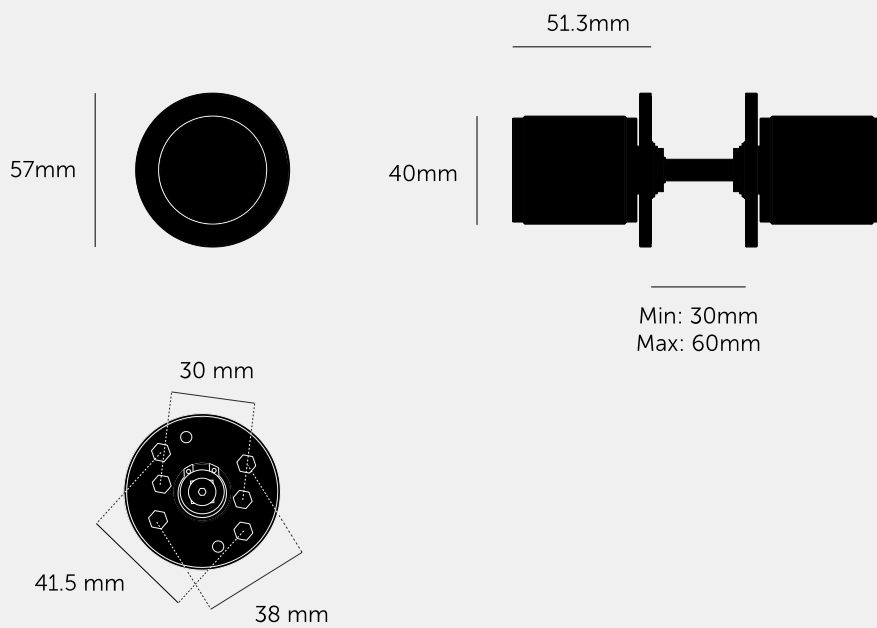

DOOR KNOB SET / LINEAR

ACTION: DOOR KNOB

KNURL: LINEAR

RANGE: DOOR KNOBS

A pair of door knobs made from solid metal and featuring our elegant linear knurled detailing. Works great on all internal doors and can be combined with our matching door accessories.

SPECIFICATIONS

A pair of unsprung solid metal door knobs, with an architectural 4mm thick rose.

The rose is designed for use with UK (centre distance 38mm), SWE (centre distance 30mm), or US/ANZ (centre distance 41.5mm or 1-5/8") specific latches.

Compatible with either tubular latches or mortise locks.

Suitable for interior doors only.

Fits doors of thickness minimum 30mm to maximum 60mm. For thicker doors, longer through bolts and a longer spindle will need to be sourced.

FINISH & SKU NUMBERS

sku:	finish:	size:
RDK-051053	● brass	
RDK-071054	● steel	
RDK-481052	● welders black	

INCLUDED

- 1 x pair of door knobs
- 2 x M4x35mm through bolts
- 1 x 8x8mm square spindle

PLEASE NOTE