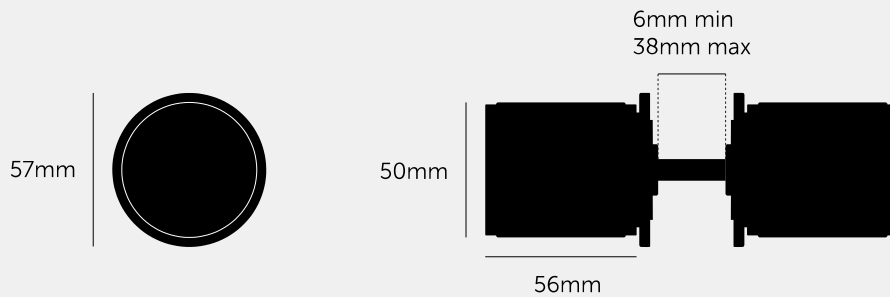

DOOR KNOB SET / CROSS

ACTION: DOOR KNOB

KNURL: CROSS

RANGE: DOOR KNOBS

A door knob set made from solid metal. Machined from solid metal bar and featuring our signature, diamond-cut, cross knurl pattern. Works great on all internal doors and can be teamed up with our matching door accessories. Latch sold separately.

SPECIFICATIONS

A pair of unsprung solid metal door knobs, with an architectural 4mm thick rose.

The rose is designed for use with UK (centre distance 38mm), SWE (centre distance 30mm), or US/ANZ (centre distance 41.5mm or 1-5/8") specific latches.

Compatible with either tubular latches or mortise locks.

Suitable for interior doors only.

Fits doors of thickness 6mm to 38mm. For thicker doors, longer through bolts and a longer spindle will need to be sourced.

FINISH & SKU NUMBERS

sku:	finish:	size:
GDK-02257	● black	
GDK-05255	● brass	
GDK-07254	● steel	

INCLUDED

1 x pair of door knobs
2 x M4x35mm through bolts
1 x 8x8mm square spindle

PLEASE NOTE

DISCLAIMER: Always consult a trade professional when installing these door knobs. Buster + Punch is not responsible for the usage or feasibility of installation requirements. This product is not suitable for damp or wet environments. This product is best used with a long backset (82mm), lightly sprung, two-way rotating tubular latch or mortise lock.