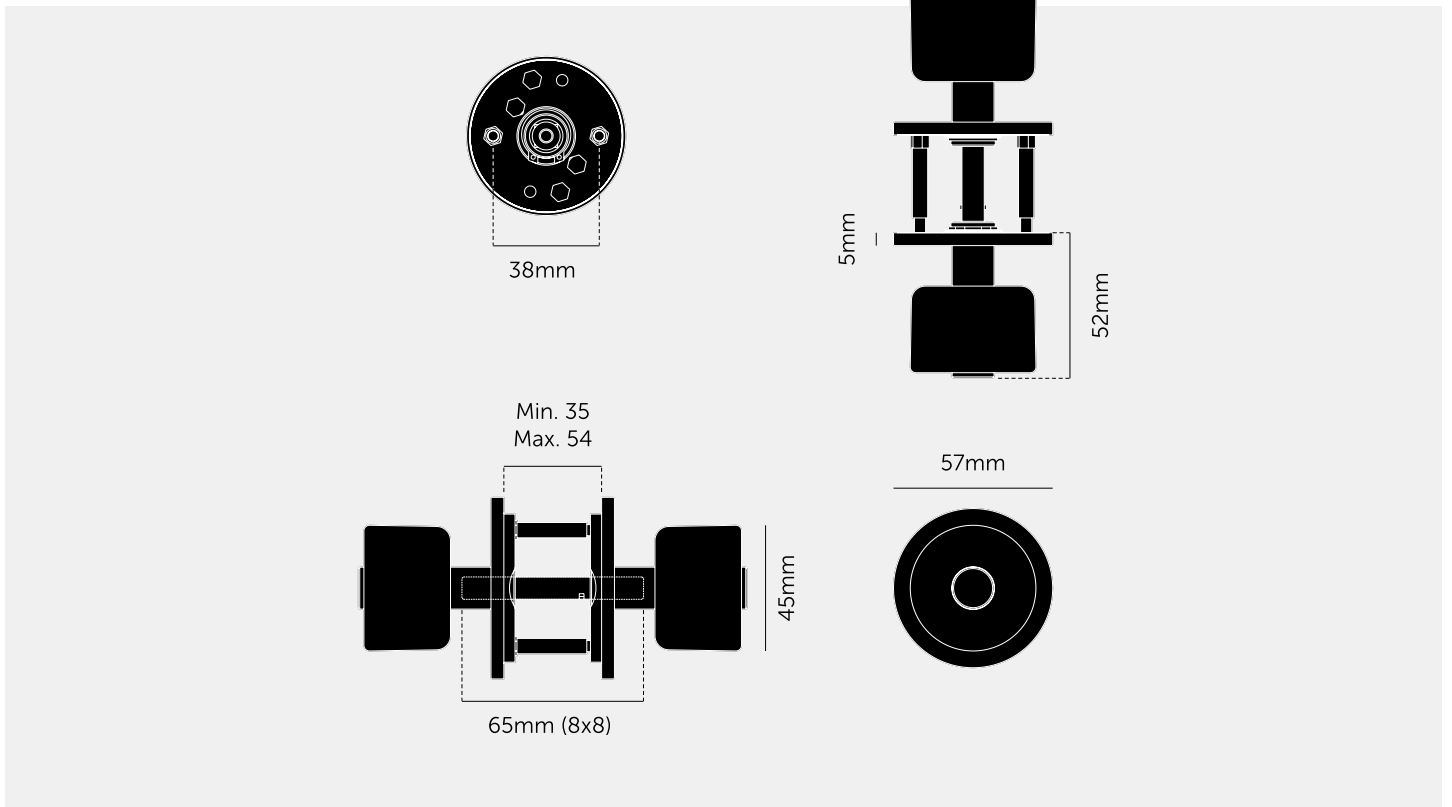

**DOOR KNOB SET /  
CAST**

---

**ACTION: DOOR KNOB**

---

**KNURL: CAST**

---

**RANGE: DOOR KNOBS**

---

#### SPECIFICATIONS

A pair of unsprung solid metal door knobs, with an architectural 4mm thick rose.

The rose is designed for use with UK (centre distance 38mm), SWE (centre distance 30mm), or US/ANZ (centre distance 41.5mm or 1-5/8") specific latches.

Compatible with either tubular latches or mortise locks. Latch sold separately.

Suitable for interior doors only.

Fits doors of thickness 35mm to 54mm. For thicker doors, longer through bolts and a longer spindle will need to be sourced.