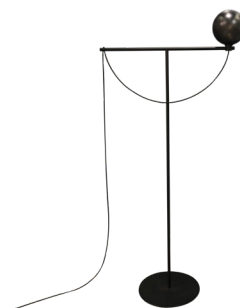

THE GLOBE FLOOR LAMP

TABLE / LIGHTING / SOFA / DAYBED / SEATING / RUG

The Globe Series was inspired by the Bauhaus movement, where form follows function, and The Globe series embraces every element in a lighting fixture.

DESCRIPTION

The cord is a piece of the design, adding a much needed organic and feminine touch to the black coated steel frame and the mouth blown grey glass globes. As a family of both a chandelier and floor lamp. The Globe Series is a versatile lighting series for both residential and commercial use.

DESIGN + YEAR

Emil Thorup 2018

TYPE

Floor Lamp

PLACEMENT

Indoors

MATERIALS

Black powder coated steel
Tinted glass

VARIATIONS

STEEL FRAME

1. Black

1. BLACK

DIMENSION

H: 155 cm x W: 80 cm x Ø: 20 cm D: 40 cm