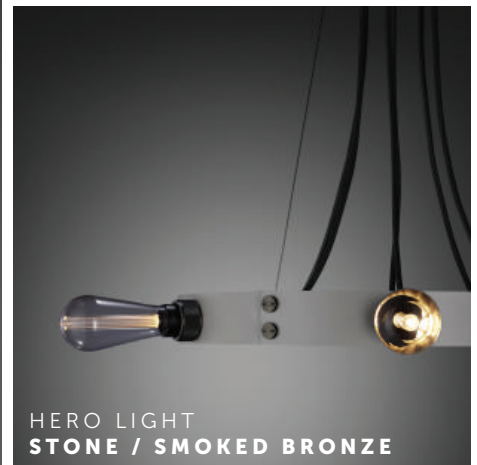

BUSTER + PUNCH

HERO

TECH SPECS

The image shows various components of the HERO LIGHT against a dark, textured background. At the top, two Edison-style light bulbs are shown, one with a silver metal ring and one with a brass ring. To the right, a black cable with several brass connectors is coiled. Below the bulbs, a curved metal band with brass fasteners is visible. In the bottom right, there are small brass and black components. The overall aesthetic is industrial and handcrafted.

BUSTER + PUNCH

HERO LIGHT

Inspired by the great blacksmiths of yesterday and refined to outlast tomorrow, our HERO light is made from hand forged 3mm STONE or GRAPHITE metal, matt rubber detailing and solid knurled brass soaked in olive oil. The light can be positioned through the metal ring or through the centre.

HERO LIGHT finish options:

GRAPHITE / STEEL

GRAPHITE / BRASS

GRAPHITE / SMOKED BRONZE

STONE / STEEL

STONE / BRASS

STONE / SMOKED BRONZE

BUSTER + PUNCH

HERO LIGHT

TECH SPEC

HERO LIGHT
GRAPHITE / STEEL

HERO LIGHT
STONE / BRASS

HERO LIGHT
STONE / SMOKED BRONZE

HERO LIGHT

Our HERO light is a chandelier made from a 3mm powder coated metal ring, with solid knurled metal detailing. The light pendants can be set in the ring or left to hang through the centre and can be finished with a choice of our light bulbs.