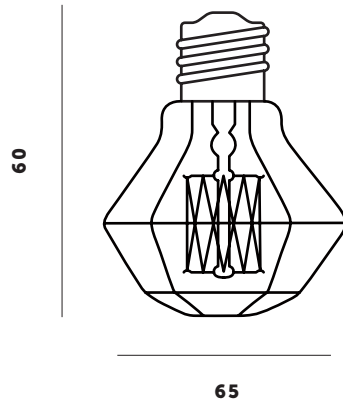

BUSTER + PUNCH

GEM BULB

FINISH	SKU	SPECIFICATIONS
amber	L102	filament light bulb E27 screw 40w dimmable

CARE INSTRUCTIONS
Wipe with soft dry cloth.