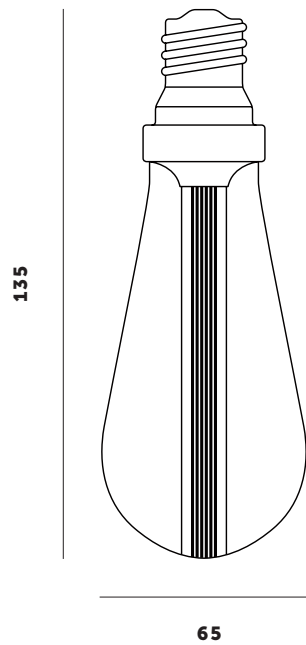

BUSTER + PUNCH

BUSTER BULB

FINISH	SKU	SPECIFICATIONS
☐ crystal ☐ gold ☐ smoked	- L103SL - L103G - L103SM	LED light bulb E27 screw 3w dimmable 120-240V 2700k 10 000hrs

CARE INSTRUCTIONS

Wipe with soft dry cloth. Do not use detergent.