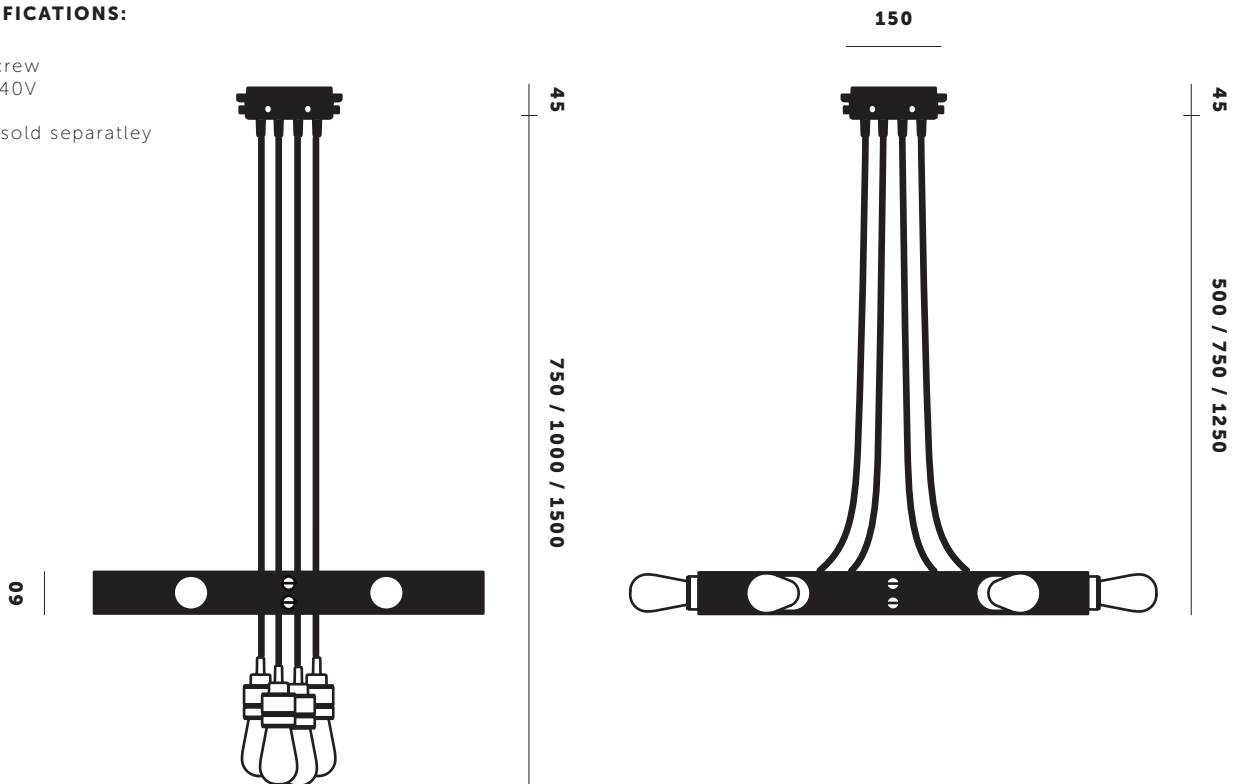

BUSTER + PUNCH

HERO

TECH SPECS

The image shows various components of the HERO LIGHT against a dark, textured background. At the top, two Edison-style light bulbs are shown, one with a silver metal ring and one with a brass ring. To the right, a black cable with several brass connectors is coiled. Below the bulbs, a curved metal band with brass fasteners is visible. In the bottom right, there are small brass and black components. The overall aesthetic is industrial and handcrafted.

HERO LIGHT

TECH SPEC

HERO LIGHT
GRAPHITE / STEEL

HERO LIGHT
STONE / BRASS

HERO LIGHT
STONE / SMOKED BRONZE

HERO LIGHT

Our HERO light is a chandelier made from a 3mm powder coated metal ring, with solid knurled metal detailing. The light pendants can be set in the ring or left to hang through the centre and can be finished with a choice of our light bulbs.

busterandpunch.com
info@busterandpunch.com

BUSTER + PUNCH

HERO LIGHT

SPECIFICATIONS:

E27 screw
200-240V
IP20
Bulbs sold separatley

FINISH	0.75 M DROP	1.25 M DROP	ALSO INCLUDED:
 graphite / brass	A700	A710	wire 6x wire screw locks 3x wood screw 3x plastic plug*  6 pcs  3 pcs  3 pcs
 graphite / steel	A7001D	A7101D	
 graphite / smoked bronze	A7004D	A7104D	
 stone / brass	A700	A710	
 stone / steel	A7001D	A7101L	
 stone / smoked bronze	A7004D	A7104L	

CARE INSTRUCTIONS

Wipe with soft dry cloth.

*Make sure you use a plug suitable for your ceiling material.

BUSTER + PUNCH

BUSTER BULB

TECH SPEC

BUSTER BULB

The resin light pipe at the centre of the bulb is where all the magic happens. It allows the bulb to create a subtle ambient light, whilst at the same time throw focused spot light onto tables & surfaces below.