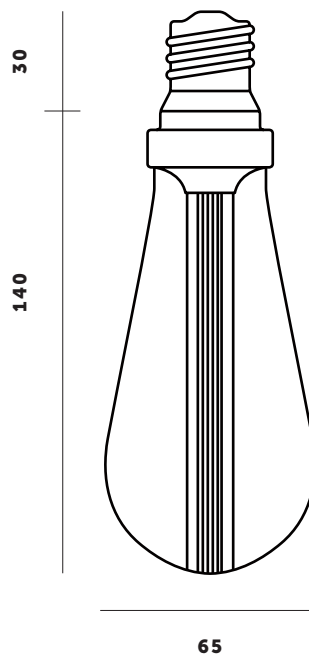

BUSTER + PUNCH

BUSTER BULB / TEARDROP

TECH SPEC

BUSTER BULB / CRYSTAL

BUSTER BULB / GOLD

BUSTER BULB / SMOKED

BUSTER BULB

The World's first designer LED bulb. This bulb consumes just 1/20th of the energy of traditional bulbs with a life span of 30,000 hours. Available in CRYSTAL, GOLD or SMOKED finish. The resin light pipe at the centre of the bulb is where all the magic happens, allowing the bulb to create a subtle ambient light whilst at the same time throw focused spot light onto tables & surfaces below. The bulb fits in any E27 screw light fitting, but looks especially great when teamed up with our HEAVY METAL or HOOKED lighting ranges.

busterandpunch.com
info@busterandpunch.com

BUSTER + PUNCH

BUSTER BULB / TEARDROP / NON-DIMMABLE TECH SPEC

FINISH	SKU
<input type="checkbox"/> Crystal / Non-Dimmable	BB-TD-E27-ND-CR-B
<input type="checkbox"/> Gold / Non-Dimmable	BB-TD-E27-ND-GO-B
<input type="checkbox"/> Smoked / Non-Dimmable	BB-TD-E27-ND-SM-B
SPECIFICATIONS	
<p> Power: 2W Type: Non-Dimmable LED Screw fitting: E27 Supply: 240 VAC Expected Life: 30 000 hrs Lumen: Crystal 125, Gold 100, Smoked 75. Light appearance: Crystal 2700k, Gold 2500k, Smoked 2500k. CRI: 80 </p>	<p> Power factor: 0.5 CE certified.* For indoor use only. </p>