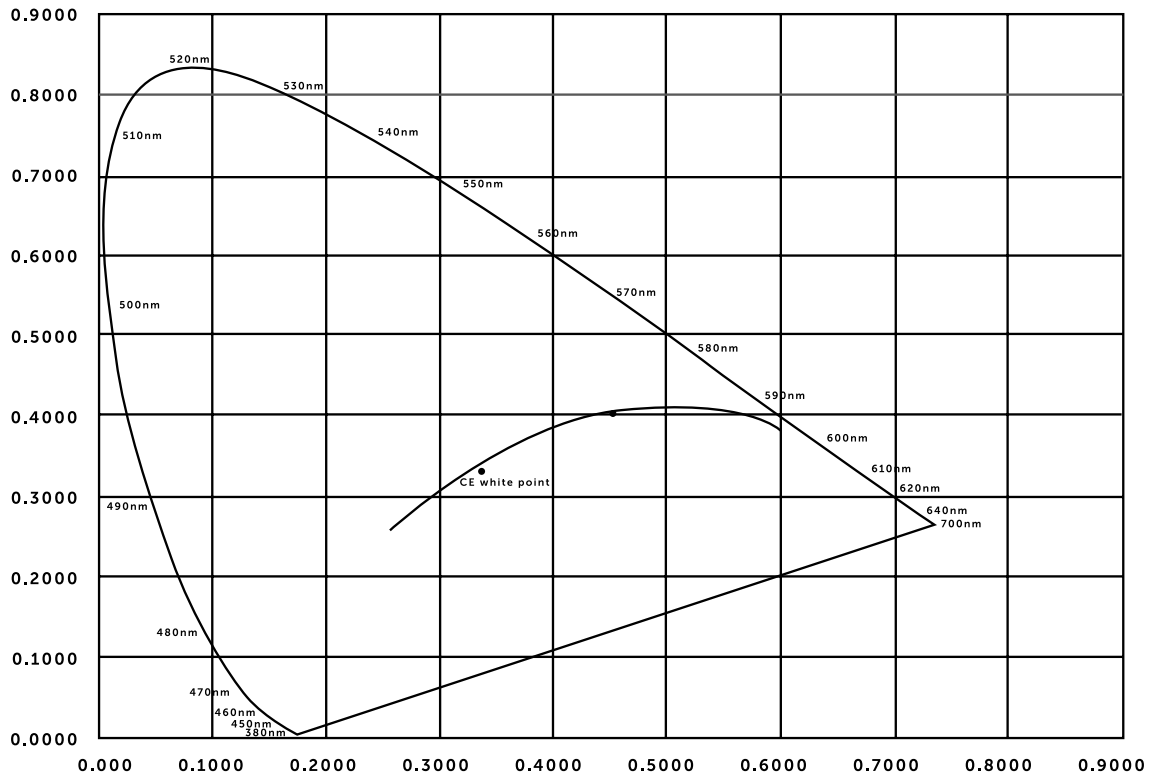

2W NON-DIMMABLE

busterandpunch.com
info@busterandpunch.com

POLAR CANDELA DISTRIBUTION

busterandpunch.com
info@busterandpunch.com

CRI 1931

2W NON-DIMMABLE

CIE 1931 Chromaticity Cx: 0.4668
CIE 1931 Chromaticity Cy: 0.4179