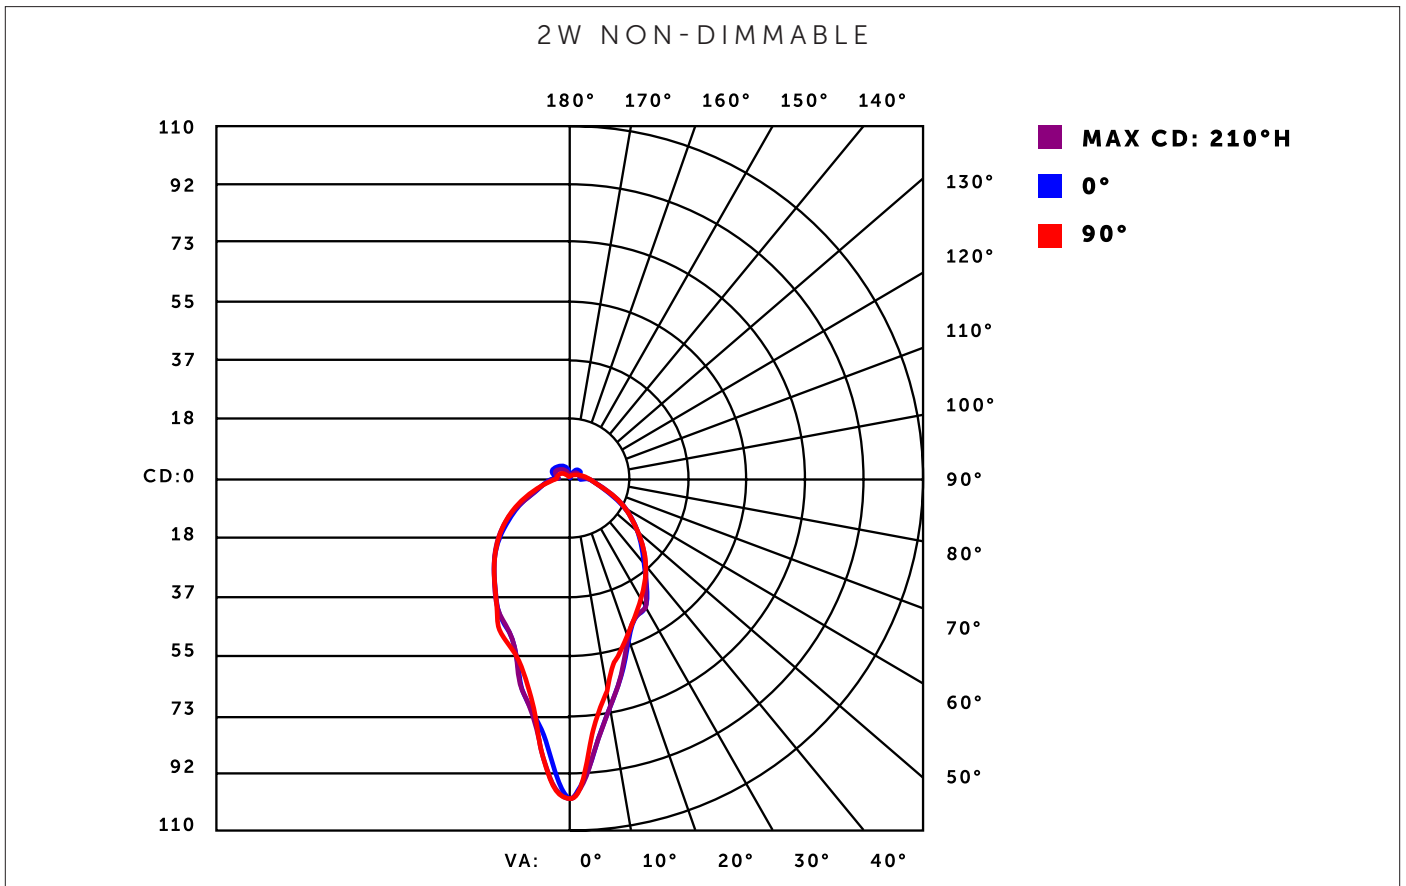

POLAR CANDELA DISTRIBUTION

busterandpunch.com
info@busterandpunch.com