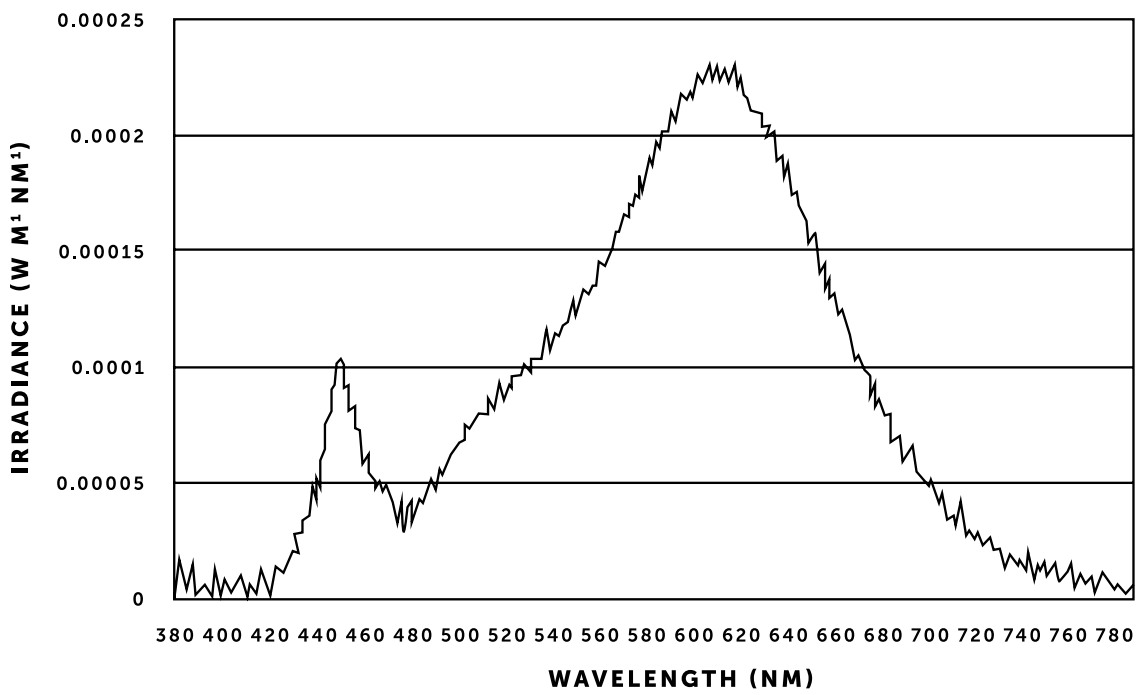

SPECTRAL IRRADIANCE AT 3M

2W NON-DIMMABLE

busterandpunch.com
info@busterandpunch.com