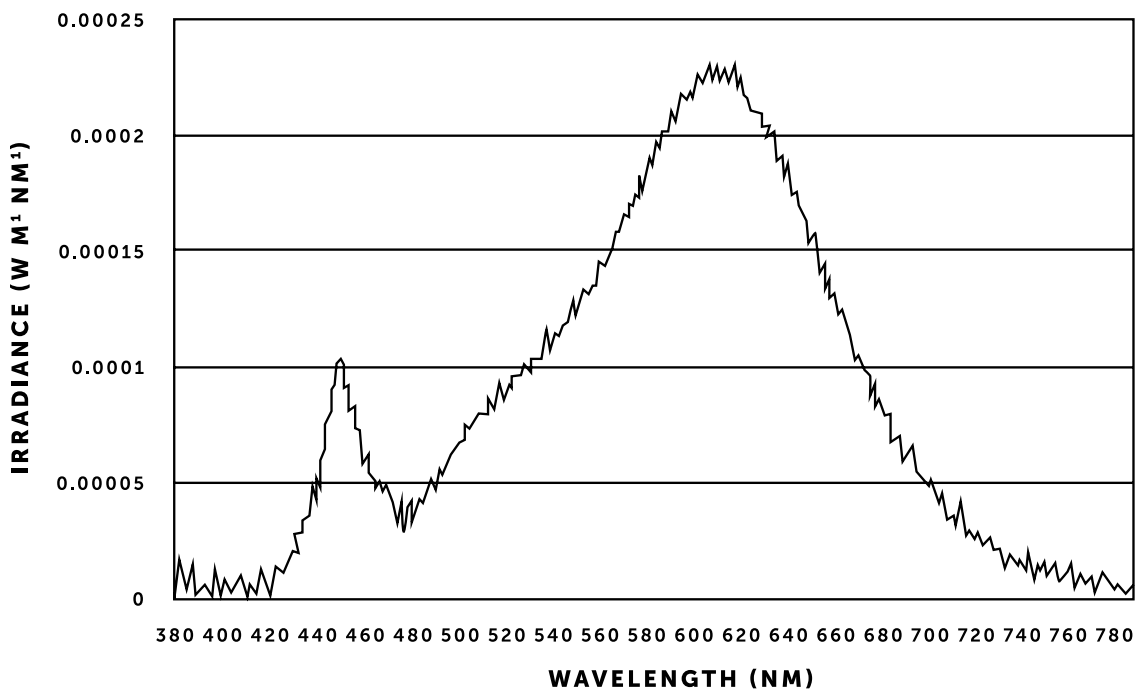

SPECTRAL IRRADIANCE AT 3M

2W NON-DIMMABLE

busterandpunch.com
info@busterandpunch.com