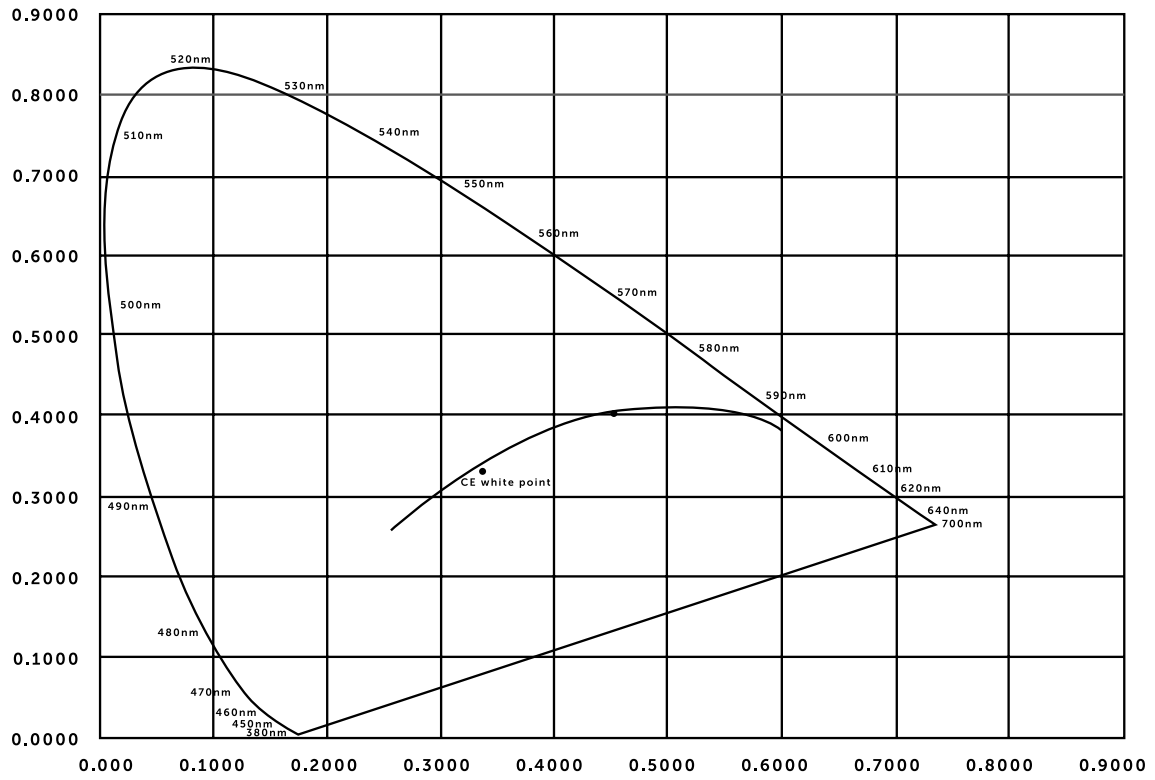

# CRI 1931

2W NON-DIMMABLE

CIE 1931 Chromaticity Cx: 0.4668  
CIE 1931 Chromaticity Cy: 0.4179

busterandpunch.com  
info@busterandpunch.com