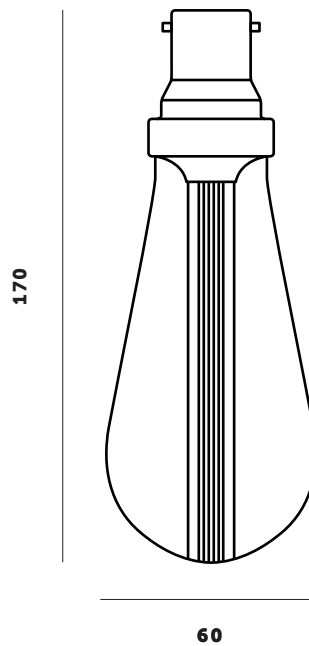

BUSTER + PUNCH

BUSTER BULB / B22 SOCKET / NON-DIMMABLE TECH SPEC

FINISH	SKU
Crystal / Non-Dimmable Gold / Non-Dimmable Smoked / Non-Dimmable	BB-TD-B22-ND-CR-B BB-TD-B22-ND-GO-B BB-TD-B22-ND-SM-B
SPECIFICATIONS	
Power: 2W Type: Non-Dimmable LED Screw fitting: B22 Supply: 120-240 VAC Life: 30 000 hrs Lumen: crystal 125, gold 100, smoked 75. Light appearance: crystal 2700k, gold 2500k, smoked 2600k. CRI: 80	Power factor: 0.5 CE certified. For indoor use only.

CARE INSTRUCTIONS

Wipe with damp cloth with no loose hairs, avoid using any chemicals. Please note all finishes are prone to aging.

* Official data doc can be supplied upon request.