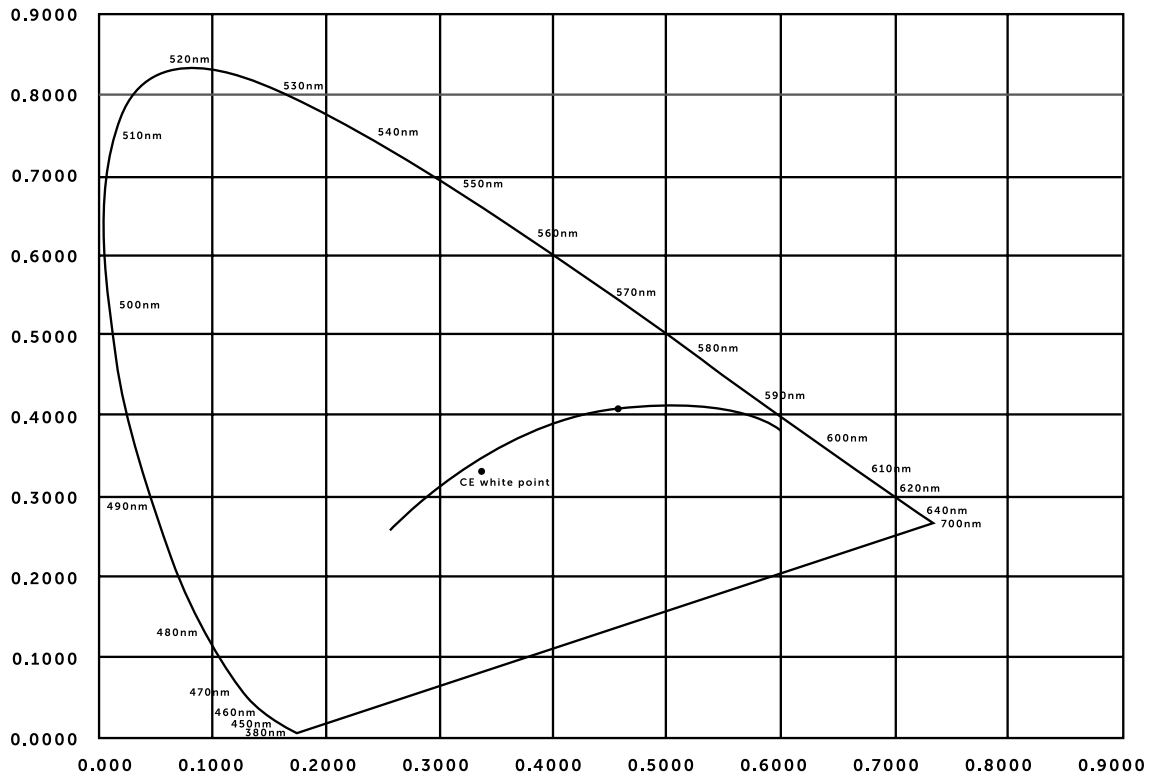

5W DIMMABLE

busterandpunch.com
info@busterandpunch.com

POLAR CANDELA DISTRIBUTION

busterandpunch.com
info@busterandpunch.com

CRI 1931

5W DIMMABLE

CIE 1931 Chromaticity Cx: 0.4629
CIE 1931 Chromaticity Cy: 0.4145