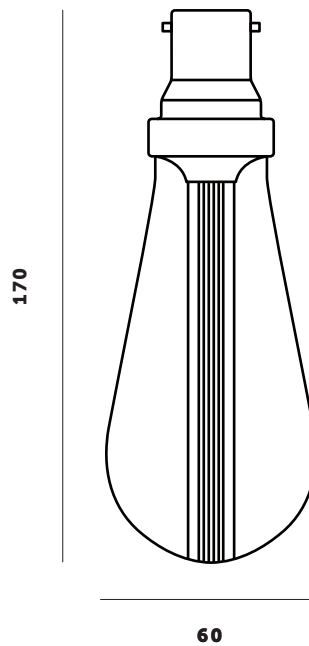

BUSTER + PUNCH

BUSTER BULB / TEARDROP

TECH SPEC

BUSTER BULB / CRYSTAL

BUSTER BULB / GOLD

BUSTER BULB / SMOKED

BUSTER BULB

The World's first designer LED bulb. This bulb consumes just 1/20th of the energy of traditional bulbs with a life span of 30,000 hours. Available in CRYSTAL, GOLD or SMOKED finish. The resin light pipe at the centre of the bulb is where all the magic happens, allowing the bulb to create a subtle ambient light whilst at the same time throw focused spot light onto tables & surfaces below. The bulb fits in any B22 screw light fitting, but looks especially great when teamed up with our HEAVY METAL or HOOKED lighting ranges.

busterandpunch.com
info@busterandpunch.com

BUSTER + PUNCH

BUSTER BULB / TEARDROP / DIMMABLE TECH SPEC

FINISH	SKU
 Crystal / Non-Dimmable	BB-TD-B22-D-CR-B
 Gold / Non-Dimmable	BB-TD-B22-D-GO-B
 Smoked / Non-Dimmable	BB-TD-B22-D-SM-B
SPECIFICATIONS	
<p> Power: 5W Type: Dimmable LED Screw fitting: B22 Supply: 240 VAC Life: 30 000 hrs Lumen: crystal max 250, gold max 200, smoked max 130. Light appearance: crystal 2700k, gold 2500k, smoked 2600k. CRI: 80 </p>	<p> Power factor: 0.88 Recommended dimmer module: Varilight Vpro (Premium) LED module. Please note: Not suitable for DALI dimming systems. CE certified*. For indoor use only. </p>