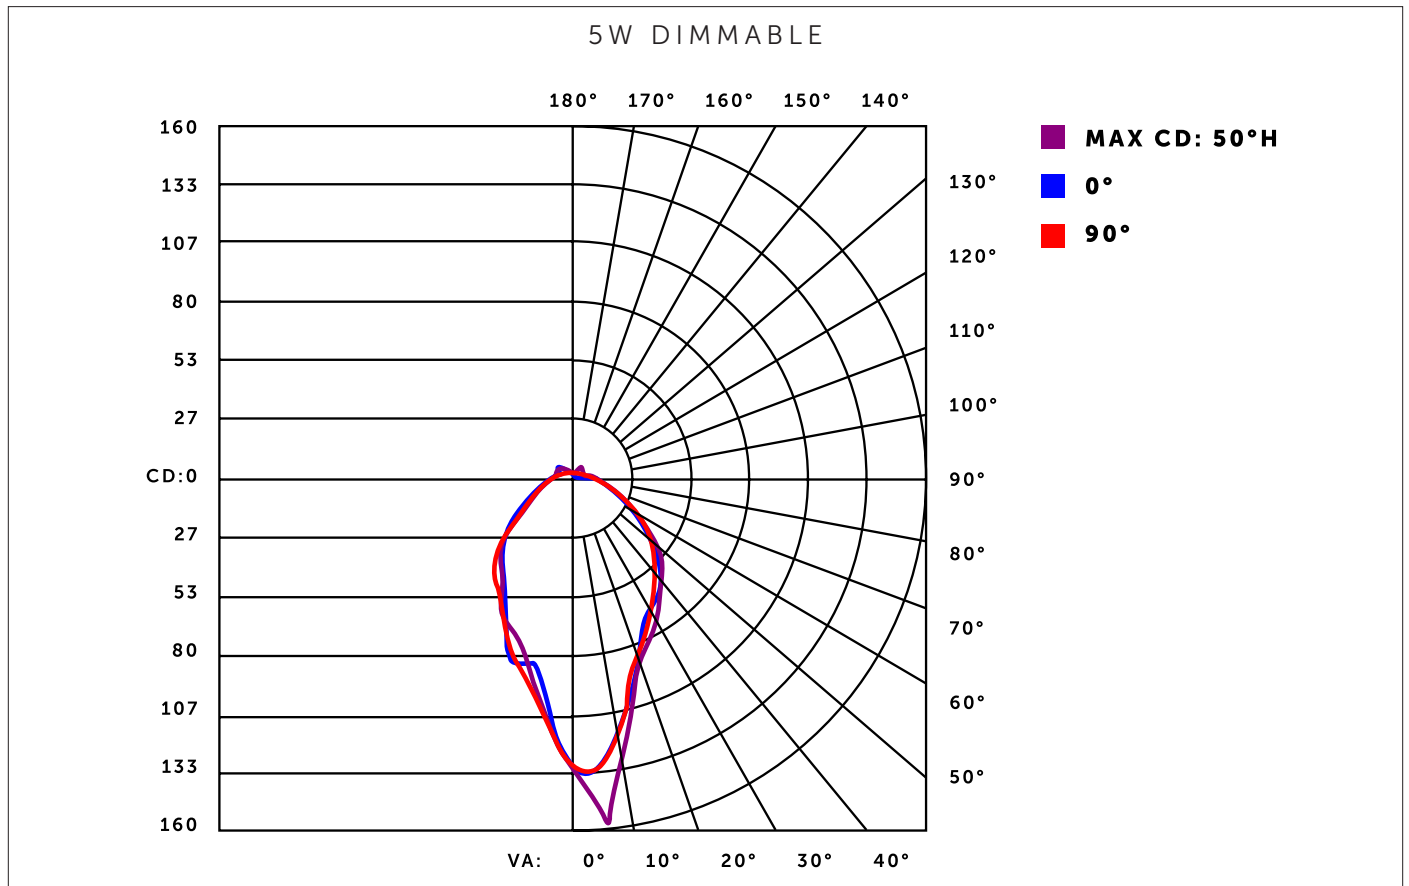

BUSTER + PUNCH

BUSTER BULB / TEARDROP

TECH SPEC

BUSTER BULB / CRYSTAL

BUSTER BULB / GOLD

BUSTER BULB / SMOKED

BUSTER BULB

The World's first designer LED bulb. This bulb consumes just 1/20th of the energy of traditional bulbs with a life span of 30,000 hours. Available in CRYSTAL, GOLD or SMOKED finish. The resin light pipe at the centre of the bulb is where all the magic happens, allowing the bulb to create a subtle ambient light whilst at the same time throw focused spot light onto tables & surfaces below. The bulb fits in any B22 screw light fitting, but looks especially great when teamed up with our HEAVY METAL or HOOKED lighting ranges.

5W DIMMABLE

busterandpunch.com
info@busterandpunch.com

POLAR CANDELA DISTRIBUTION

busterandpunch.com
info@busterandpunch.com

CRI 1931

5W DIMMABLE

CIE 1931 Chromaticity Cx: 0.4629
CIE 1931 Chromaticity Cy: 0.4145