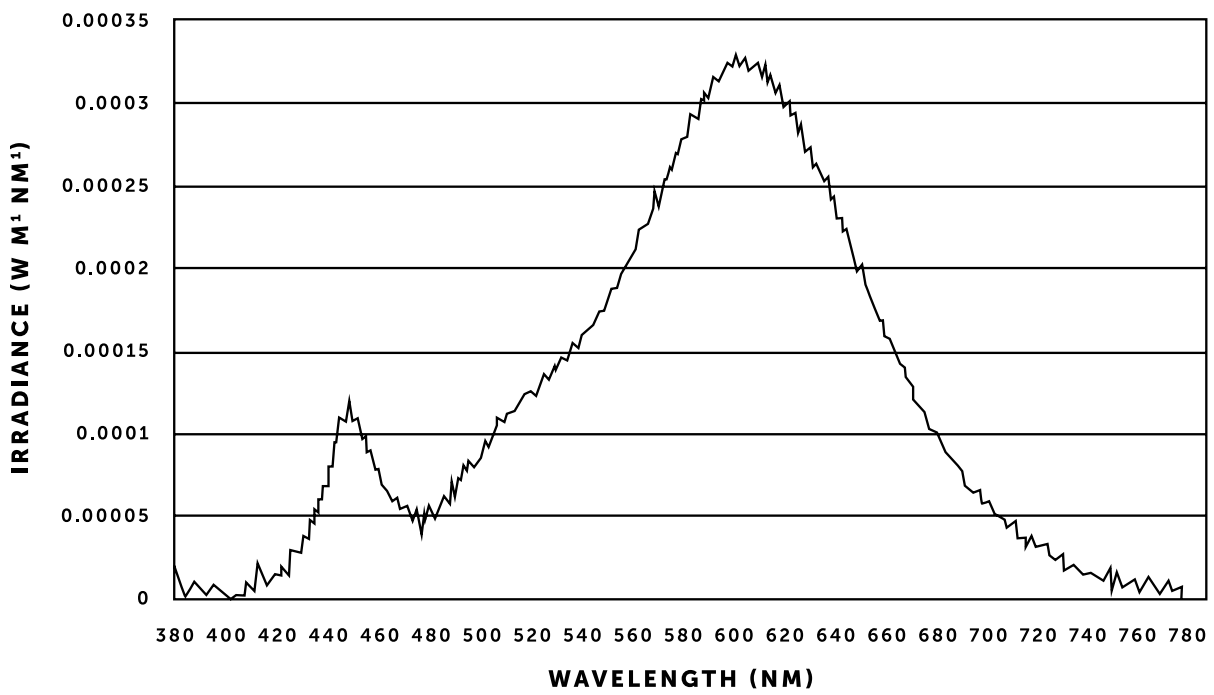

SPECTRAL IRRADIANCE AT 3M

5W DIMMABLE

busterandpunch.com
info@busterandpunch.com