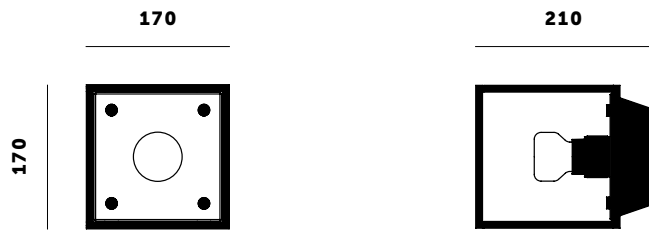

CAGED Wall 1.0 / Small shows off the brand new LED PUNCH BULB. Its compact size makes the light easy to fit in rooms of all sizes. The light is made from a matt black metal cage and comes with a changeable back panel. Caged Wall 1.0 / Small can be combined with other CAGED lights to create large-scale arrangements.

busterandpunch.com
info@busterandpunch.com

BUSTER + PUNCH

CAGED WALL 1.0 / SMALL TECH SPEC

SPECIFICATIONS:

E27 screw
200-240V
IP20
Bulb optional

MOUNTING OPTIONS:

-  Wall surface mounted
-  Ceiling surface mounted